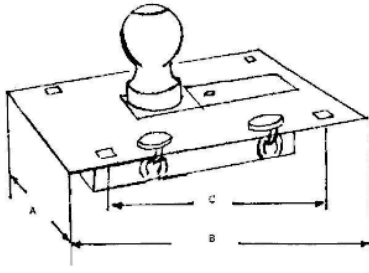

2025161 FOLDING HITCH BALL 2-5/16" BALL

CATALOG	FOLDING HITCH	A	B	C	Max.Capacity		WT EA.
					TONGUE	Gross Trailer Wt.	
2025161	With Safety Attachment	12	13-3/4	10	5,000	25,000	42

Towballs