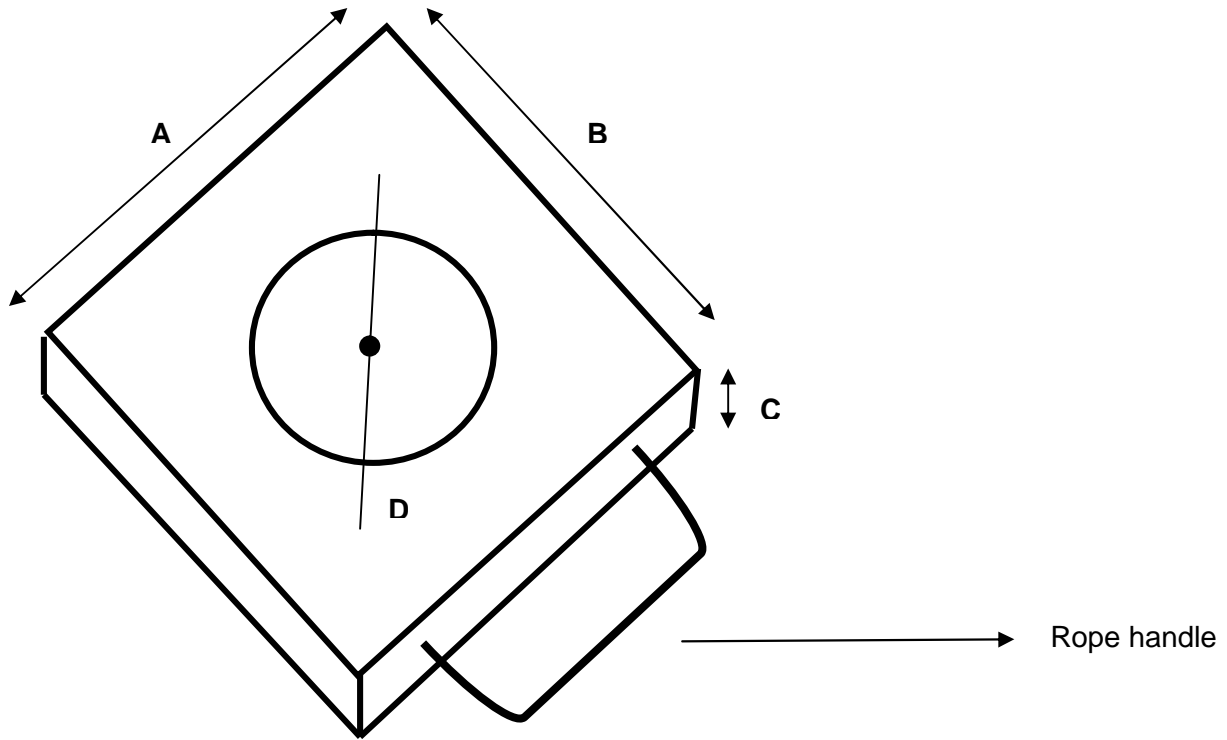

OUTRIGGER PADS

Part No.	A	B	C	D (Diameter)	Cap.	Weight	Price (Exc GST)
TP300/25	300mm	300mm	25mm	180mm	5t	2.4Kg	\$
TP300/40	300mm	300mm	40mm	180mm	9t	3.6Kg	\$
TP400/40	400mm	400mm	40mm	300mm	10t	6.4Kg	\$
TP500/40	500mm	500mm	40mm	-	15t	10Kg	\$
TP600/60	600mm	600mm	60mm	450mm	25t	21.6kg	\$

All outrigger pads are manufactured with Ultra-high-molecular-weight polyethylene UHMWPE for maximum strength and durability.