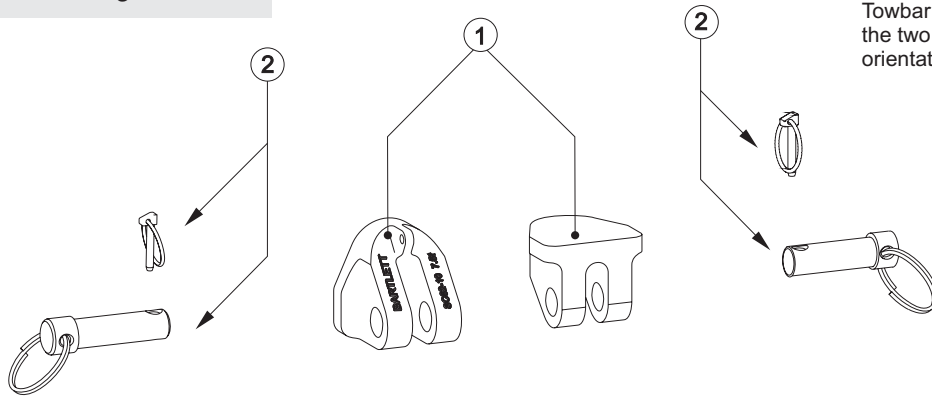

## SAFETY CHAIN

### 10 mm Safety Chain System

Maximum 7 500 kg ATM

#### SC62-10F Trailer Set

High tensile weldable castings

Shipping Mass = 700 g.

Item	Description	Qty. P/set
1	Attachment - High Tensile Steel	2
2	Draw Pin Assembly - High Tensile	2
3	Trailer Pin Assembly	2
4	T800/10-22 Chain set (680 mm per piece)	2
5	T800/10-28 Chain set (850 mm per piece)	2