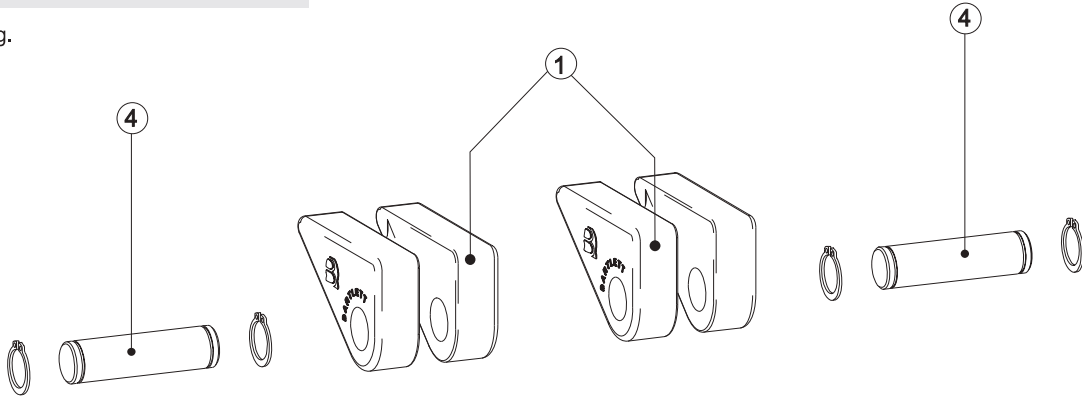

#### SC62-19F Trailer Set

High tensile weldable castings

Shipping Mass = 4 Kg.

Item	Description	Qty. P/set
1	Attachment - High Tensile Steel	2
2	Draw Pin Assembly - High Tensile	2
3	Keeper - Draw Pin	2
4	Trailer Pin Assembly	2
5	T800/19-13 Chain set (780 mm per piece)	2
6	T800/19-11 Chain set (670 mm per piece)	2