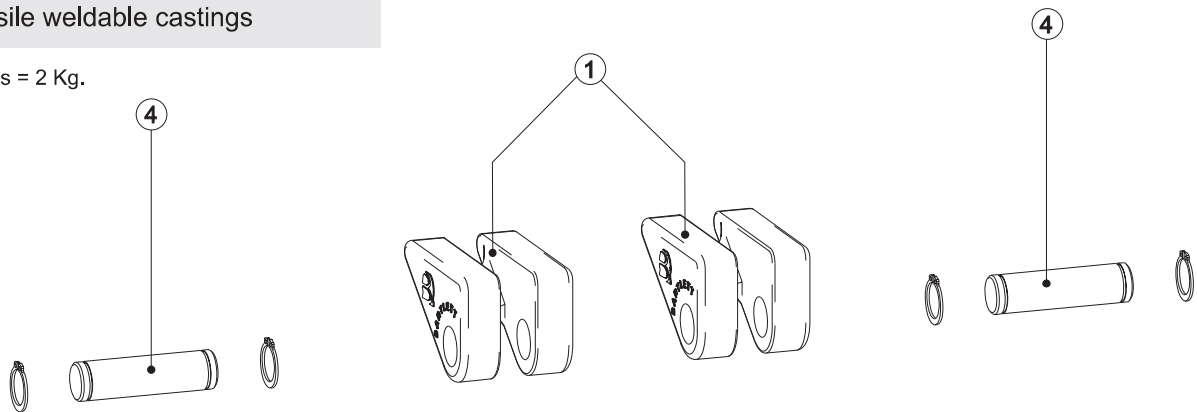

#### SC62-16R Towbar Set

High tensile weldable castings

Shipping Mass = 2 Kg.

#### SC62-16F Trailer Set

High tensile weldable castings

Shipping Mass = 2 Kg.

Item	Description	Qty. P/set
1	Attachment - High Tensile Steel	2
2	Draw Pin Assembly - High Tensile	2
3	Keeper - Draw Pin	2
4	Trailer Pin Assembly	2
5	T800/16-16 Chain set (800 mm per piece)	2
6	T800/16-14 Chain set (690 mm per piece)	2