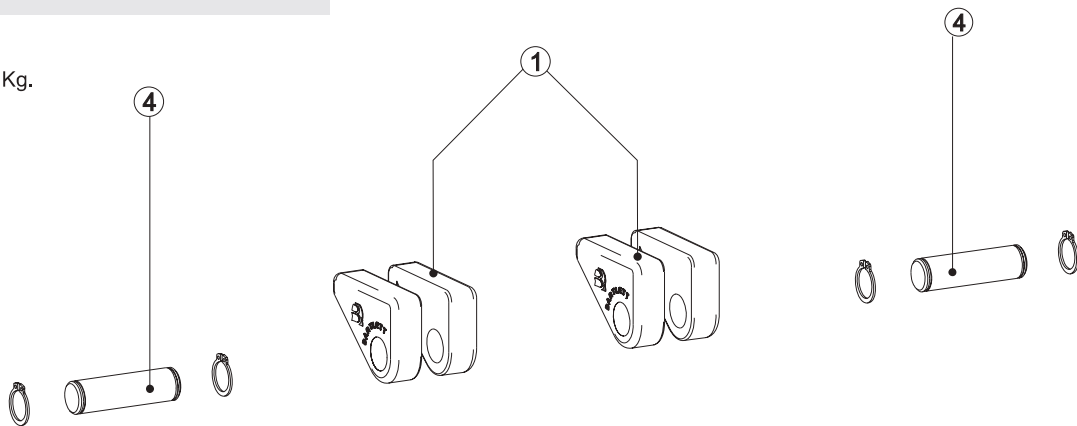

#### SC62-13R Towbar Set

High tensile weldable castings

Shipping Mass = 1 Kg.

#### SC62-13F Trailer Set

High tensile weldable castings

Shipping Mass = 1 Kg.

Item	Description	Qty. P/set
1	Attachment - High Tensile Steel	2
2	Draw Pin Assembly - High Tensile	2
3	Keeper - Draw Pin	2
4	Trailer Pin Assembly	2
5	T800/13-20 Chain set (790 mm per piece)	2
6	T800/13-14 Chain set (560 mm per piece)	2