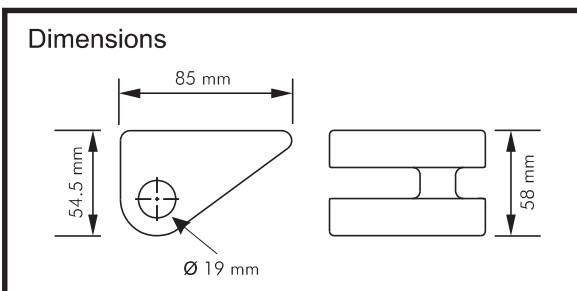

Chain Sets - (Extra, Not Inc.) 16 mm Grade T800 Chain