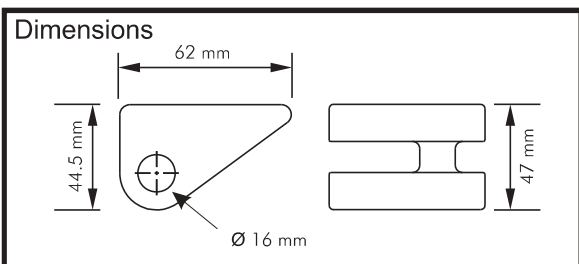

SAFETY CHAIN

13 mm Safety Chain System

Maximum 13 500 kg ATM

SC62-13R Towbar Set

High tensile weldable castings

Shipping Mass = 1 Kg.

SC62-13F Trailer Set

High tensile weldable castings

Shipping Mass = 1 Kg.

Item	Description	Qty. P/set
1	Attachment - High Tensile Steel	2
2	Draw Pin Assembly - High Tensile	2
3	Keeper - Draw Pin	2
4	Trailer Pin Assembly	2
5	T800/13-20 Chain set (790 mm per piece)	2
6	T800/13-14 Chain set (560 mm per piece)	2

Chain Sets - (Extra, Not Inc.)
16 mm Grade T800 Chain