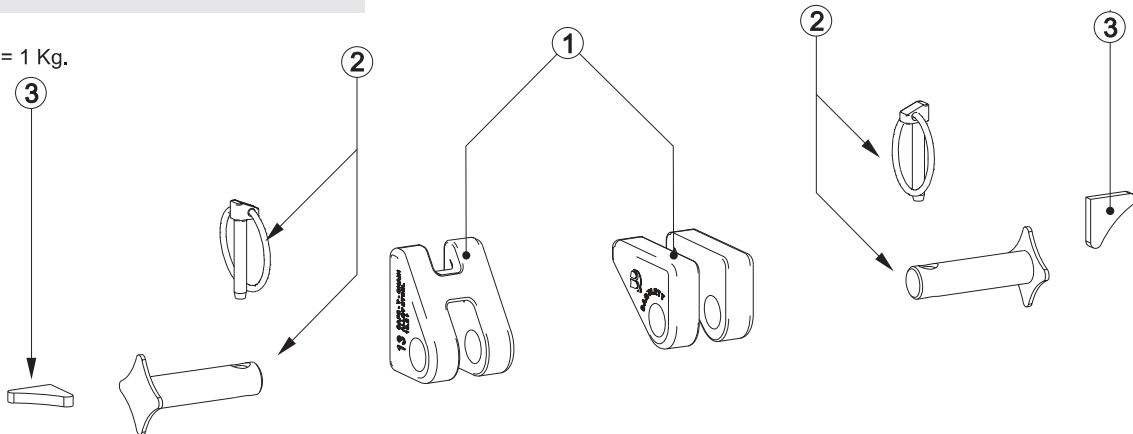

SAFETY CHAIN

13 mm Safety Chain System

Maximum 13 500 kg ATM

SC62-13R Towbar Set

High tensile weldable castings

Shipping Mass = 1 Kg.