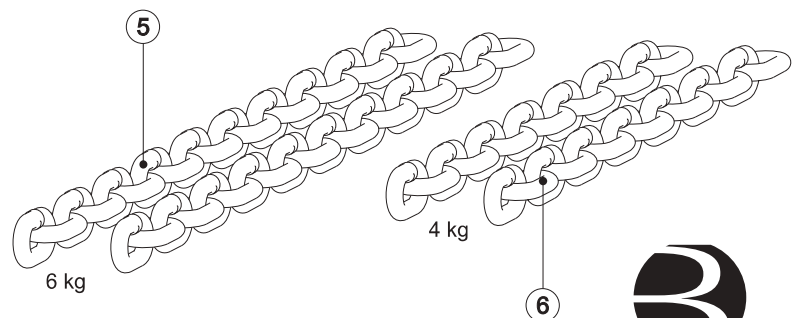

SAFETY CHAIN

13 mm Safety Chain System

Maximum 13 500 kg ATM

SC62-13R Towbar Set

High tensile weldable castings

Shipping Mass = 1 Kg.

SC62-13F Trailer Set

High tensile weldable castings

Shipping Mass = 1 Kg.

Item	Description	Qty. P/set
1	Attachment - High Tensile Steel	2
2	Draw Pin Assembly - High Tensile	2
3	Keeper - Draw Pin	2
4	Trailer Pin Assembly	2
5	T800/13-20 Chain set (790 mm per piece)	2
6	T800/13-14 Chain set (560 mm per piece)	2

Chain Sets - (Extra, Not Inc.)
16 mm Grade T800 Chain