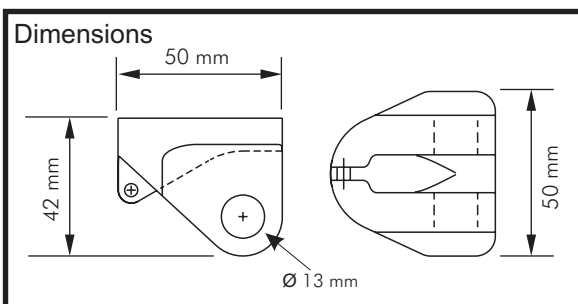

Chain Sets - (Extra, Not Inc.) 10 mm Grade T800 Chain

**BTI reserves the right to alter specifications without notice.