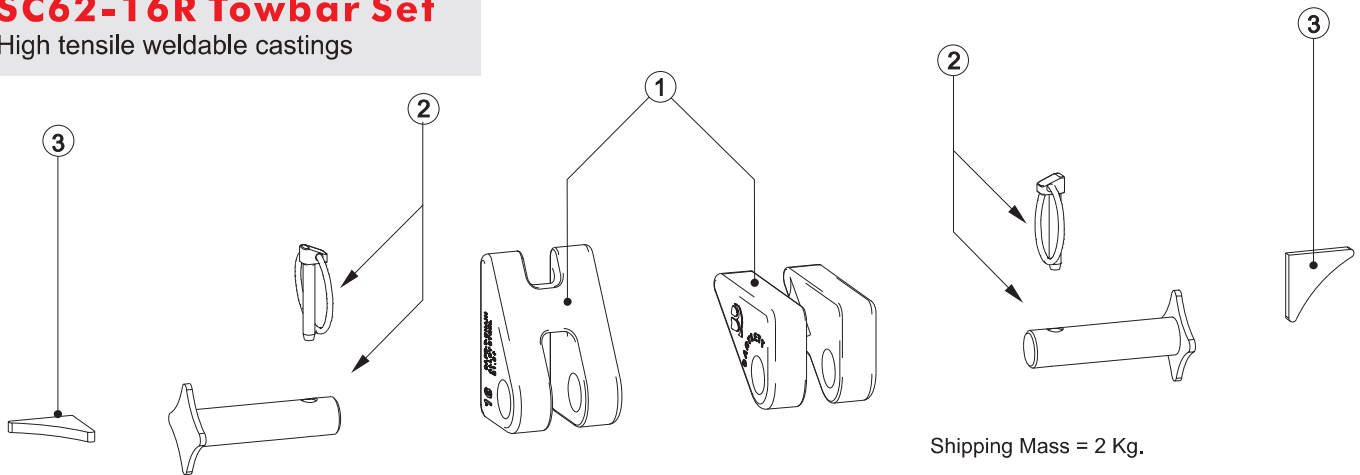

SAFETY CHAIN

16 mm Safety Chain System

Maximum 21 500 kg ATM

SC62-16R Towbar Set

High tensile weldable castings