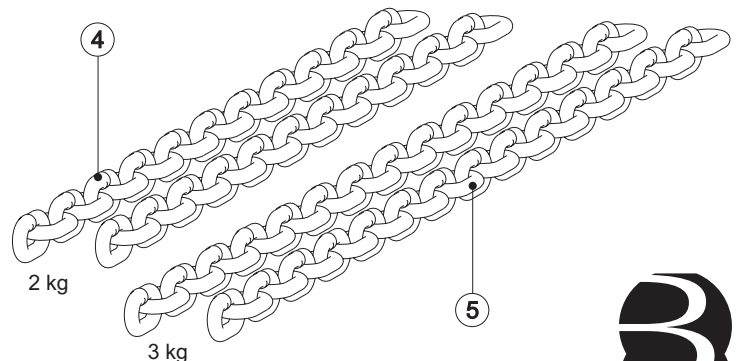

Chain Sets - (Extra, Not Inc.) 10 mm Grade T800 Chain

**BTI reserves the right to alter specifications without notice.