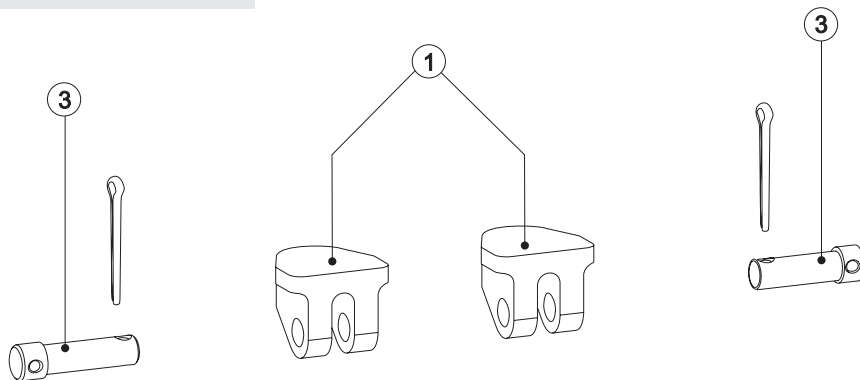

#### SC62-10R Towbar Set

High tensile weldable castings

Shipping Mass = 700 g.

#### SC62-10F Trailer Set

High tensile weldable castings

Shipping Mass = 700 g.

Item	Description	Qty. P/set
1	Attachment - High Tensile Steel	2
2	Draw Pin Assembly - High Tensile	2
3	Trailer Pin Assembly	2
4	T800/10-22 Chain set (680 mm per piece)	2
5	T800/10-28 Chain set (850 mm per piece)	2