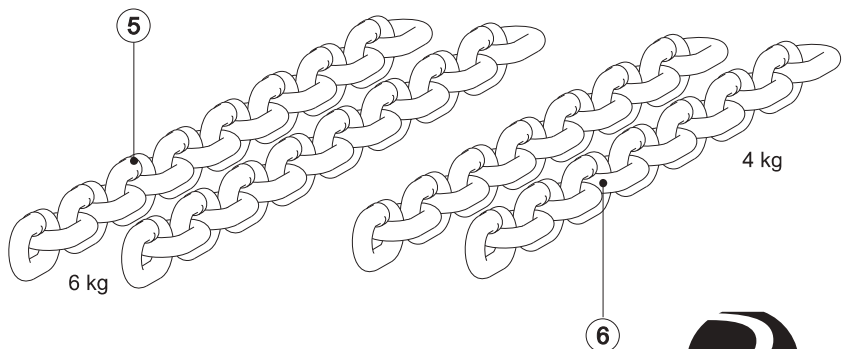

Chain Sets - (Extra, Not Inc.) 16 mm Grade T800 Chain